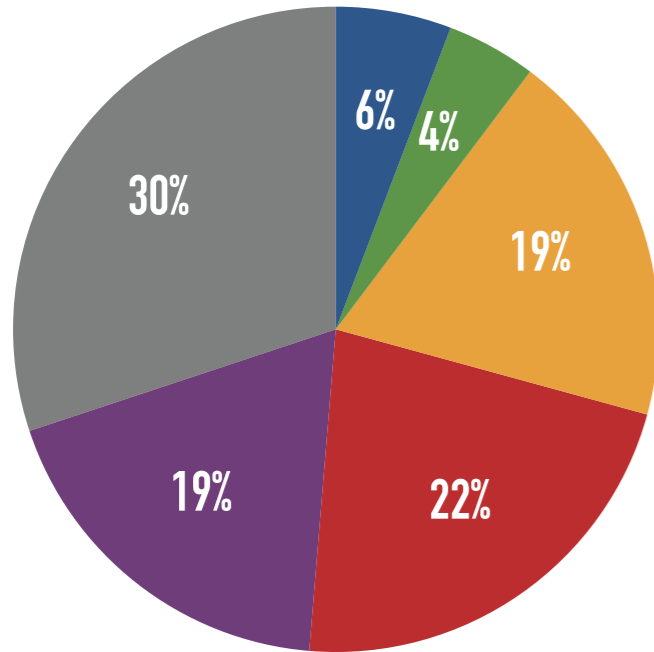

GEOFENCE PERFORMANCE

IMPRESSIONS