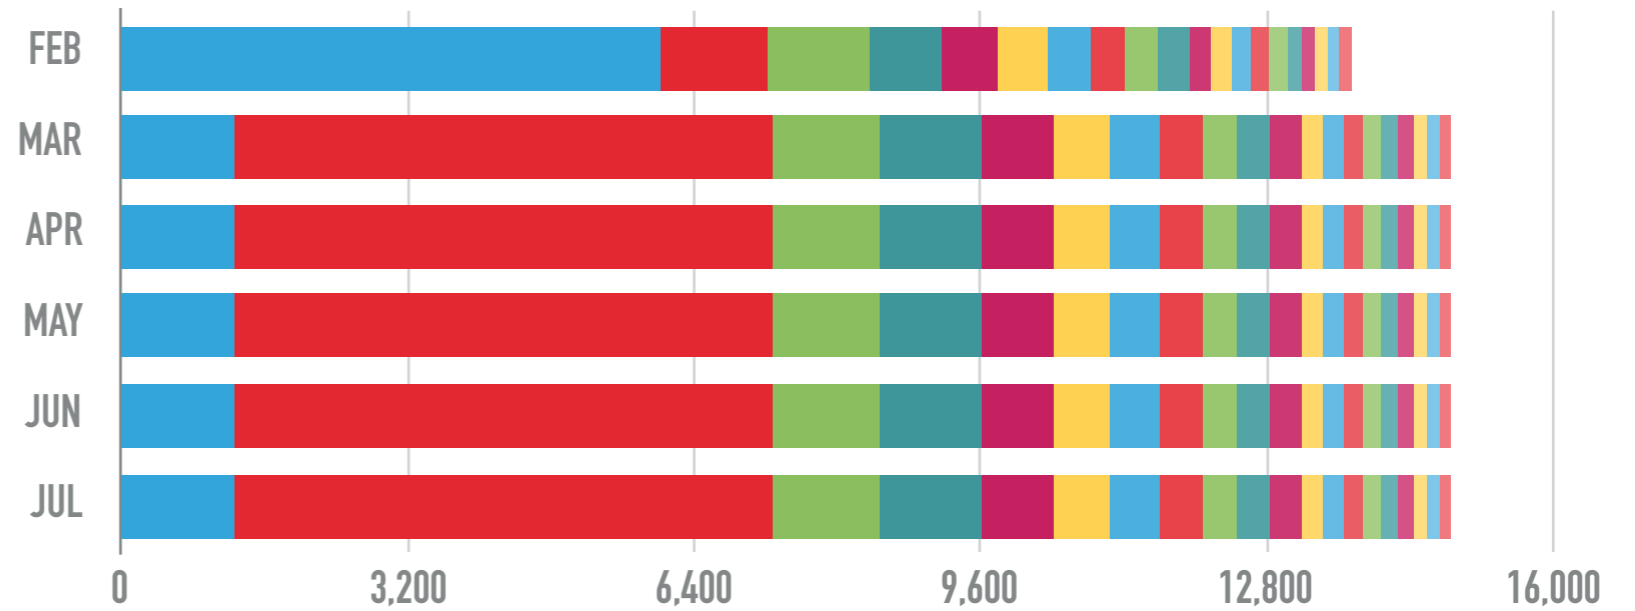

KEYWORD PERFORMANCE

CTR	KEYWORDS
0.15%	real_estate_optimized_audience
0.00%	desk
0.26%	kitchen
0.00%	diy
0.00%	%21bench
0.18%	bed
0.00%	decor+home
0.26%	%21couch
0.00%	kitchen+renovations
0.00%	home+design
0.00%	table
0.00%	bathroom
0.00%	bench
0.00%	construction
0.51%	renovation
0.00%	repair
0.00%	houses+best
0.00%	tables
0.00%	wardrobe
0.00%	%21reconstruction

HISTORICAL IMPRESSIONS