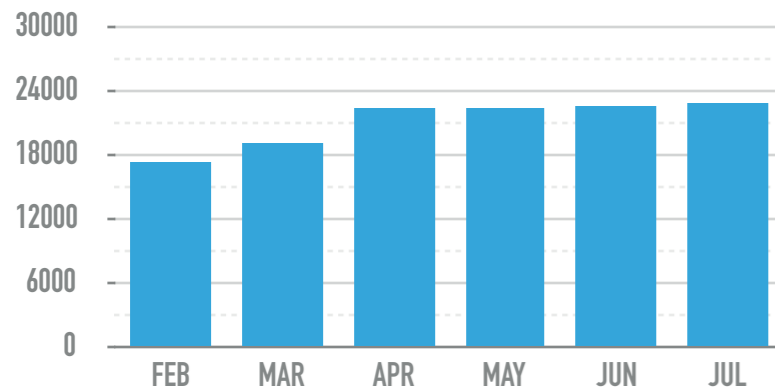

CLICKS

- Eastman Chemical
- Eastman Credit Union - Meadowview
- Wal Mart - Stone Drive
- Kingsport Pavillion Shopping Center
- Wal Mart - Fort Henry Drive
- Other

ACTIONS

- Eastman Chemical
- Eastman Credit Union - Meadowview
- Wal Mart - Stone Drive
- Kingsport Pavillion Shopping Center
- Wal Mart - Fort Henry Drive
- Other

HISTORICAL IMPRESSIONS

HISTORICAL CLICKS

HISTORICAL ACTIONS