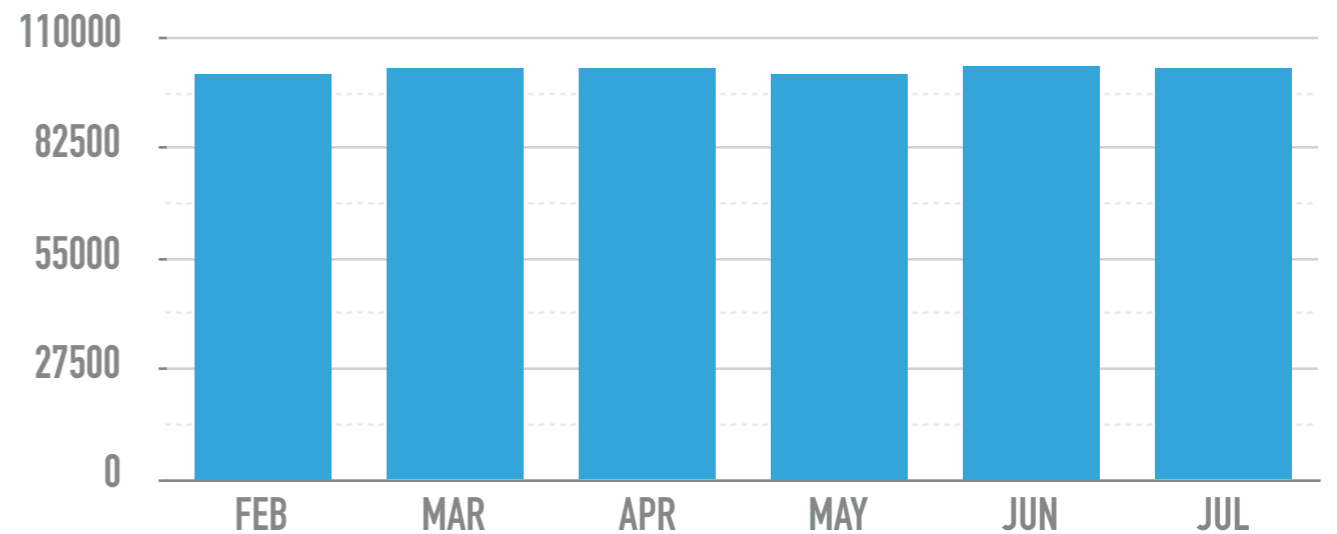

Total Campaign Converters are users who have been detected in a target zone, served an ad, then detected in a conversion zone within the number of days designated in the conversion attribution settings for that campaign.

New Campaign Converters are Campaign Converters who have not visited a conversion fence in the last 30 days.

Actions are recorded when a user saw your ad in a target zone and was tracked in the conversion zone

MARKET SATURATION TOTALS

PERIOD IMPRESSIONS

101,276

CLICK-THRU RATE

0.07%

NATIONAL AVERAGE IS 0.06%

PERIOD CLICKS

91

HISTORICAL IMPRESSIONS

HISTORICAL CLICKS

BEHAVIORAL CAMPAIGN TOTALS

PERIOD IMPRESSIONS

100,898

CLICK-THRU RATE

0.10%

NATIONAL AVERAGE IS 0.06%