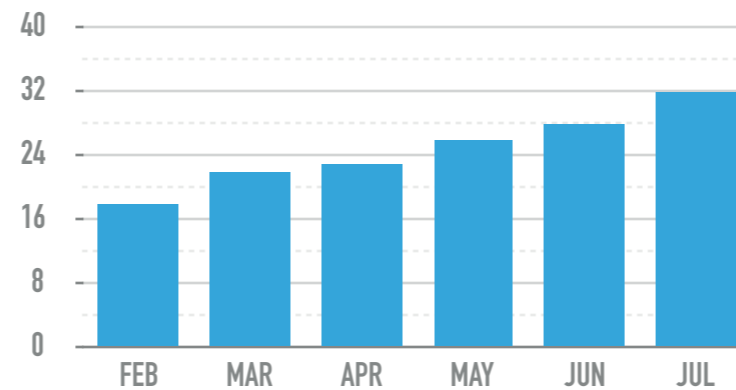

CLICKS

- Eastman Chemical
- Eastman Credit Union - Meadowview
- Wal Mart - Stone Drive
- Kingsport Pavillion Shopping Center
- Wal Mart - Fort Henry Drive
- Other

ACTIONS

- Eastman Chemical
- Eastman Credit Union - Meadowview
- Wal Mart - Stone Drive
- Kingsport Pavillion Shopping Center
- Wal Mart - Fort Henry Drive
- Other

HISTORICAL IMPRESSIONS

HISTORICAL CLICKS

HISTORICAL ACTIONS