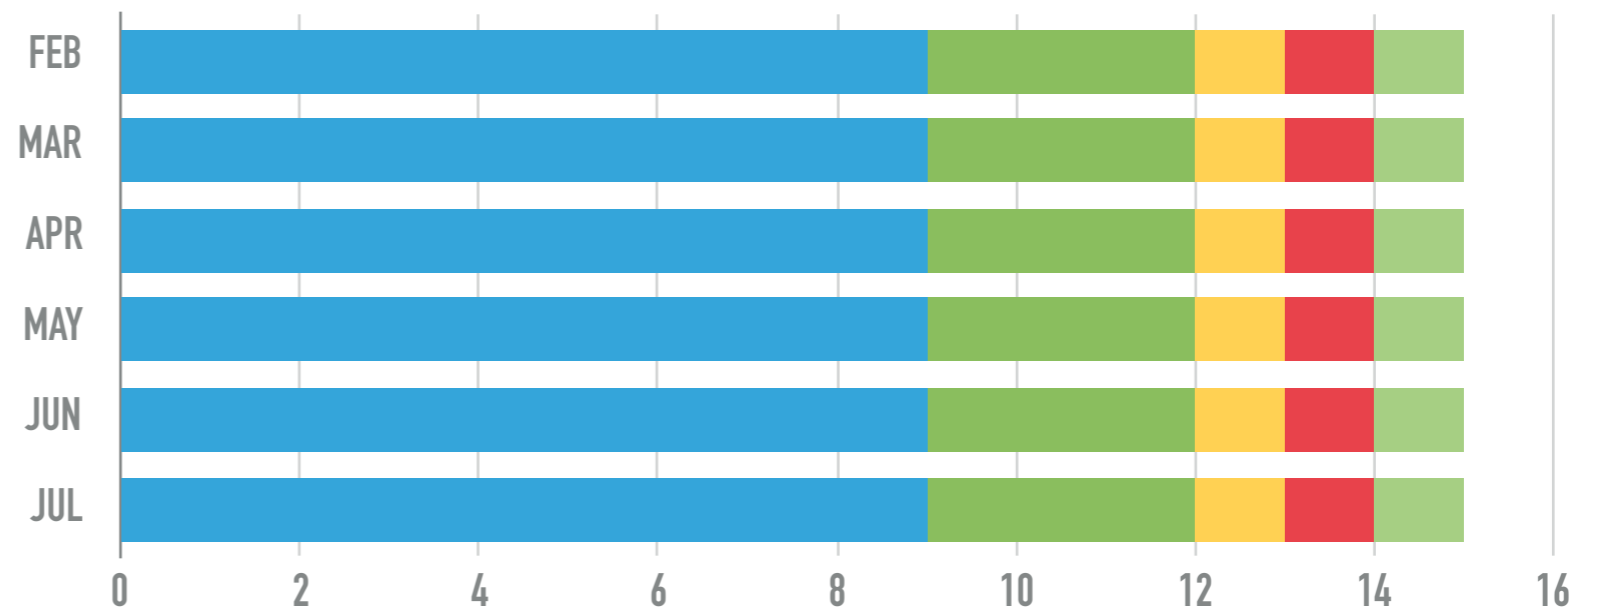

HISTORICAL CLICKS

%21[keyword] ARE CONTENT-RELATED KEYWORDS