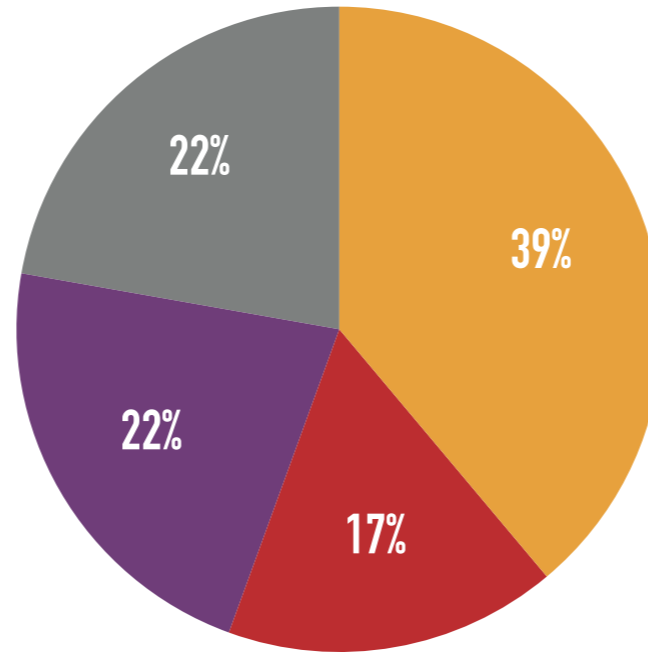

GEOFENCE PERFORMANCE

IMPRESSIONS

- Eastman Chemical
- Eastman Credit Union - Meadowview
- Wal Mart - Stone Drive
- Kingsport Pavillion Shopping Center
- Wal Mart - Fort Henry Drive
- Other

CLICKS

- Eastman Chemical
- Eastman Credit Union - Meadowview
- Wal Mart - Stone Drive
- Kingsport Pavillion Shopping Center
- Wal Mart - Fort Henry Drive
- Other

ACTIONS

- Eastman Chemical
- Eastman Credit Union - Meadowview
- Wal Mart - Stone Drive
- Kingsport Pavillion Shopping Center
- Wal Mart - Fort Henry Drive
- Other