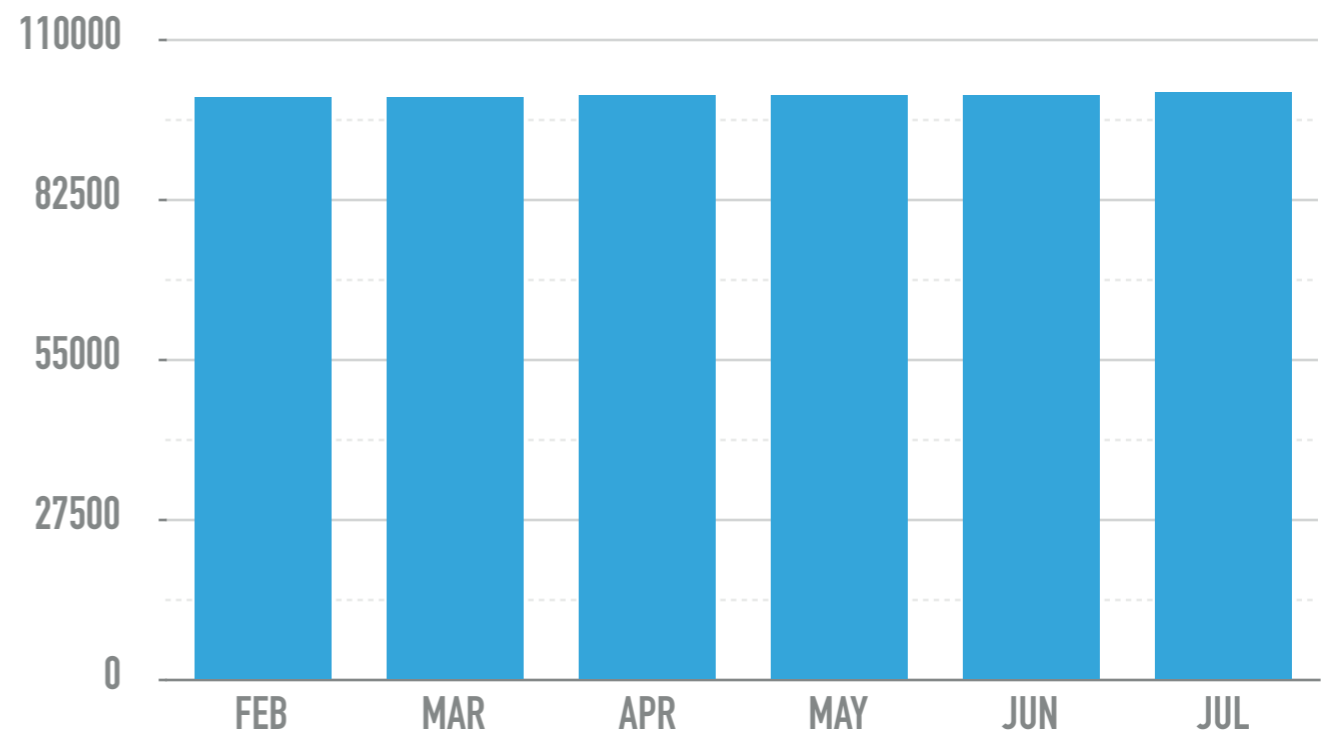

New Campaign Converters are Campaign Converters who have not visited a conversion fence in the last 30 days.

Actions are recorded when a user saw your ad in a target zone and was tracked in the conversion zone

MARKET SATURATION TOTALS

PERIOD IMPRESSIONS

101,276

CLICK-THRU RATE

0.07%

NATIONAL AVERAGE IS 0.06%

PERIOD CLICKS

91

HISTORICAL IMPRESSIONS

HISTORICAL CLICKS

BEHAVIORAL CAMPAIGN TOTALS

PERIOD IMPRESSIONS

100,898

CLICK-THRU RATE

0.10%

NATIONAL AVERAGE IS 0.06%

HISTORICAL IMPRESSIONS

CLICKS

56

ACTIONS

9

USERS

2,102

CONVERTERS