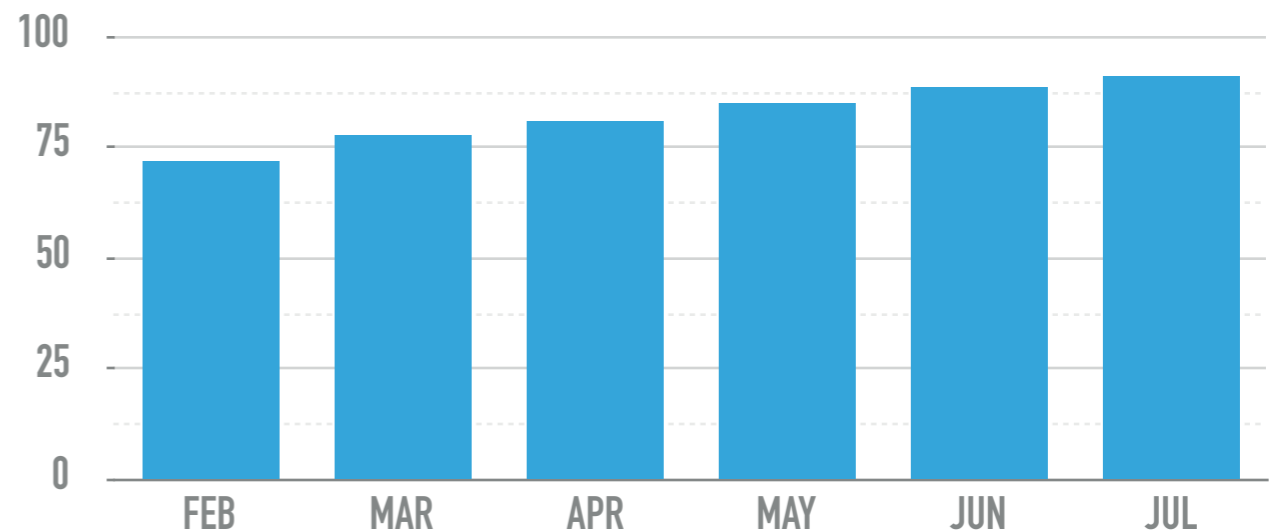

New Campaign Converters are Campaign Converters who have not visited a conversion fence in the last 30 days.

Actions are recorded when a user saw your ad in a target zone and was tracked in the conversion zone

MARKET SATURATION TOTALS

PERIOD IMPRESSIONS

101,276

CLICK-THRU RATE

0.07%

NATIONAL AVERAGE IS 0.06%

PERIOD CLICKS

91

HISTORICAL IMPRESSIONS

HISTORICAL CLICKS

BEHAVIORAL CAMPAIGN TOTALS

PERIOD IMPRESSIONS

100,898

CLICK-THRU RATE

0.10%

NATIONAL AVERAGE IS 0.06%

HISTORICAL IMPRESSIONS

CLICKS

56

ACTIONS

9

USERS

2,102

CONVERTERS